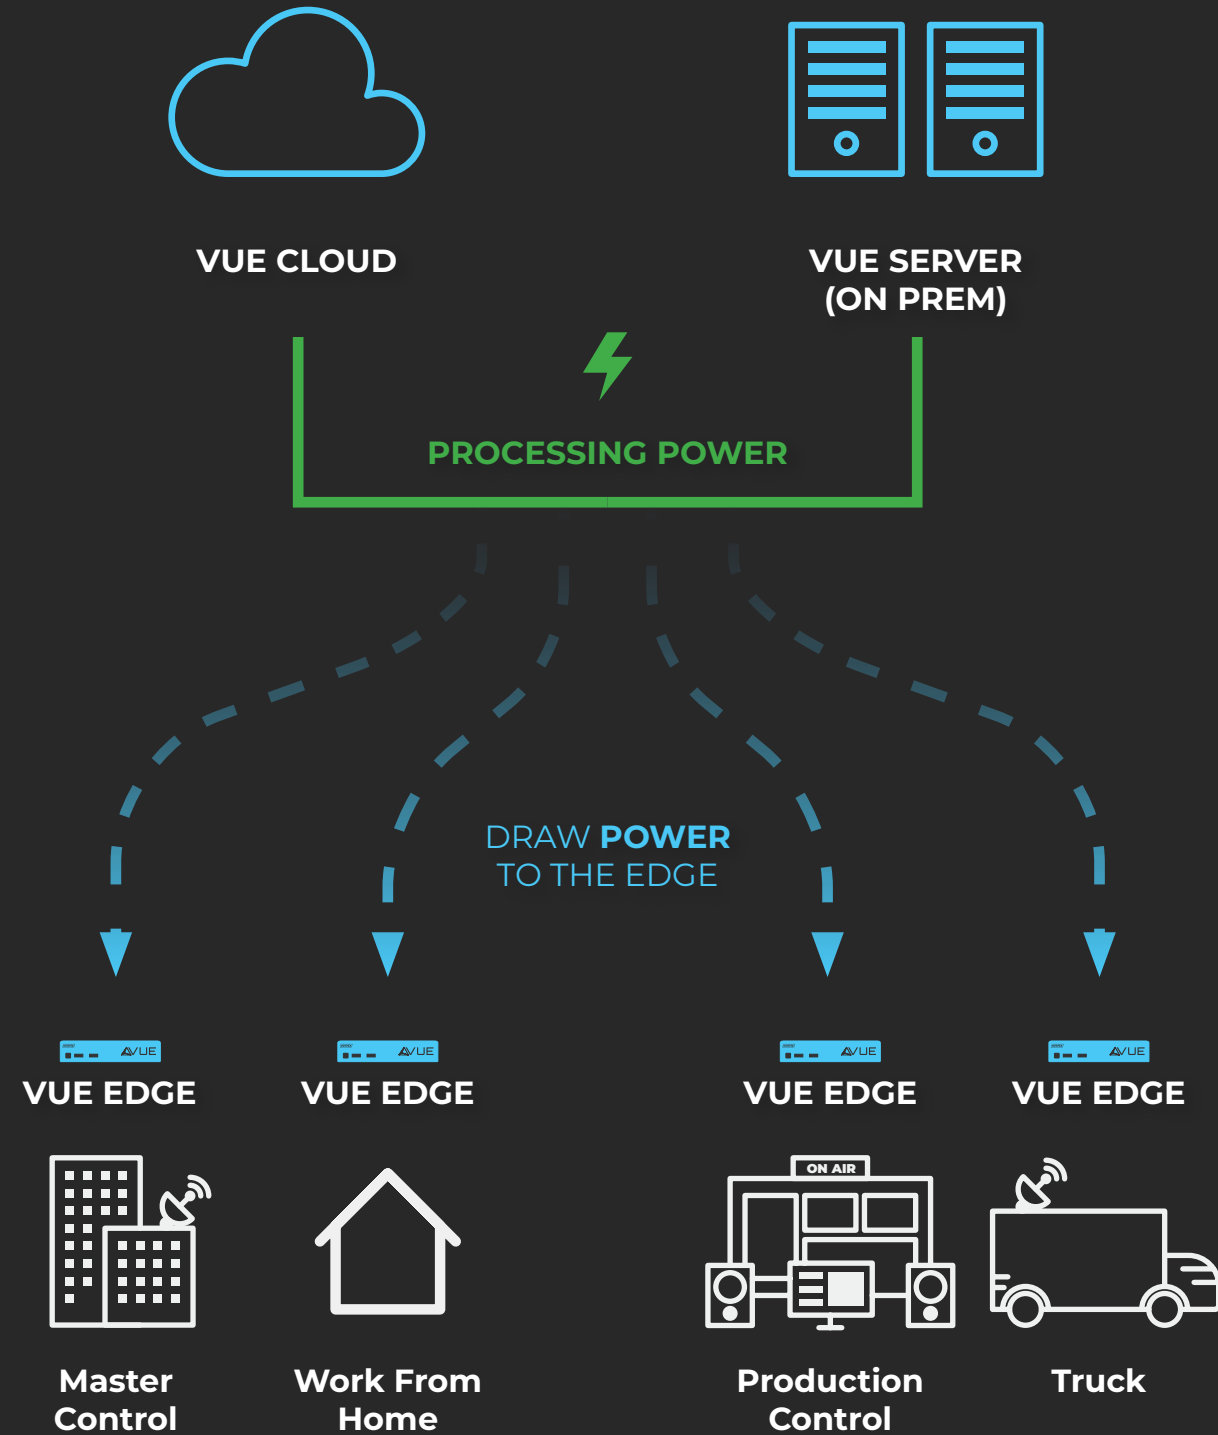

### Overview

The VUE-EDGE is a thin-client that connects into a VUE workstation (VUE-VCS1/VUE-VCS2/VUE CLOUD), extending your VUE to wherever your VUE-EDGE sits. Driven over network, we've made sure that the VUE-EDGE is more reliable and responsive than connecting into your VUE from a browser.

You can put down a VUE-EDGE on-prem to replace having to use KVM for your workstations, or create a remote workflow by putting a VUE-EDGE in your operator's house.

## System Topology

## Ordering Information

**VUE-EDGE:** Thin client for connecting to a Virtual VUE