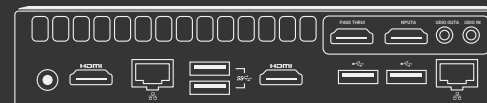

Technical Information

Interfaces:

4x USB 3.2 (Gen 2x1) Ports
3x USB 2.0 Ports

1x Thunderbolt™ 4 Port

Display Output:

Monitor Sold Separately
Touchscreen Support

- Up to 4096x2304 60 Hz 36 bpp or 5120x3200 60 Hz 24 bpp via Display-Port 1.4a
- Up to 3840x2160 48-60 Hz 24 bpp (RGB/YUV444) or 3840x2160 48-60 Hz 12 bpp (YUV420) via HDMI 2.0b
- Up to 4096x2304 60 Hz 36 bpp or 5120x3200 60 Hz 24 bpp via eDP 1.4b
  3840x2160 - 3840x2160 48-60 Hz

Audio Output:

Intel® High Definition (Intel® HD) Audio via the Digital Display Lanes using either DisplayPort or HDMI

Power:

Voltage: 5.7-20 V DC +/-5%
Current (RMS Max): 3.0-10.6 A
Current (Peak): 12 A

Vibration:

Unpackaged 5 Hz to 20 Hz: 0.01 g²/Hz sloping up to 20 Hz @ 0.02 g²/Hz
0 Hz to 500 Hz: 0.02 g²/Hz (flat)
Input acceleration is 3.13 g RMS

Environmental:

Temperature: 0 – 40°C
Humidity: 10–86%

Shock:

25 g trapezoidal wave-form
Velocity change of 250 inches/s²

LAN:

2 x RJ-45 1GbE LAN ports

Dimensions:

Length: 5.70"
Width: (RMS Max): 7.87"
Height: 1.38"

Back

System Topology

Ordering Information

VUE-EDGE: Thin client for connecting to a Virtual VUE