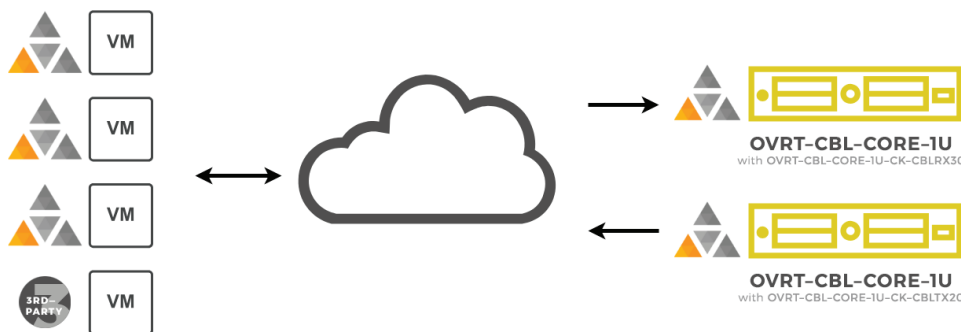

OVRT-CBL-CORE-1U

1RU Cloud Bridge Lite Server

The OVRT-CBL-CORE-1U server provides an ideal solution for delivering high quality video over unmanaged IP networks. With the proliferation of greater Internet access bandwidth, broadcast professionals have a viable economical alternative to transporting video over higher cost dedicated managed IP links or fiber optics.

The OVRT-CBL-CORE-1U utilises the RIST protocol (VSF TR-06 Profile 1) which allows for seamless error-free delivery of audio and video streams over any network that is not optimized for media transport.

Each OVRT-CBL-CORE-1U can support up to 30x RX Streams (OVRT-CBL-CORE-1U-CK-CBLRX30) or 20x TX Streams (OVRT-CBL-CORE-1U-CK-CBLTX20) using their associated licensable options.

► Features & Benefits

- Broadcast quality transport over unmanaged IP networks
- Utilises RIST protocol (VSF TR-06 Profile 1)
- Advanced rate control for maximum link utilization
- Fast media services launch
- Low cost media contribution over unmanaged IP networks
- Redundant power supply chassis
- 1RU rack mounted

► Specifications

Based on multi-core Linux 1RU Server architecture
Includes 2x 10GbE SFP+ ports, 2x GbE ports, 1x IPMI port, and dual-redundant, hot-swappable power supplies

Power Specification:

Power Supply: Voltage (auto-ranging),
100–127V AC (50–60Hz),
200–240V AC (50–60Hz)