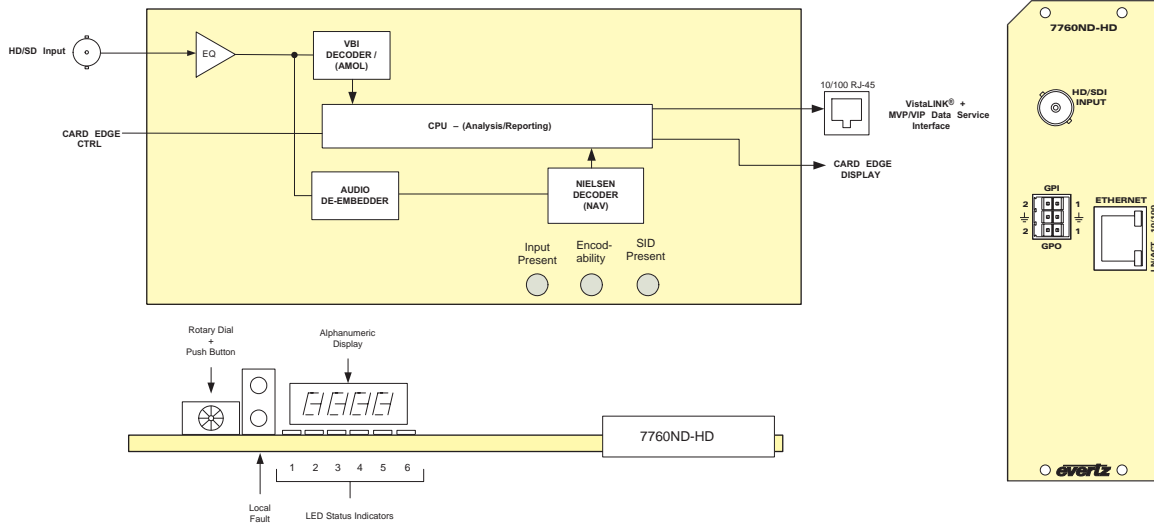

7760ND-HD

Nielsen Universal Reader

If you are looking for a reliable way to insure your Nielsen codes are being inserted correctly in your broadcast content, look no further than the 7760ND-HD.

Evertz' Nielsen Universal Reader module provides a solution for monitoring the presence of Nielsen codes from the broadcast path. The 7760ND-HD monitors both the video AMOL1/AMOL2 data as well as the audio NAES data and watermark data. The 760ND-HD accepts a base band video input transported on SD-SDI or HD-SDI with embedded audio.

The presence of codes and the value for the codes are then monitored/reported using various outputs from the device, these include logging and alarming exclusively using VistaLINK® PRO, on screen display (OSD) via the MVP, VIP and VIP-X monitoring products, and CP-2232E or CP-2116E-H control panels. (see table below for details on what data each product can support). Also simple card edge status is available using the cards LEDs and dot matrix display.

►Features & Benefits

- Supports HD and SD input formats - user selectable
- De-embedding of program audio from SDI input
- Monitoring of Nielsen data (Watermark) from PCM Audio
- Monitoring of Nielsen data (NAES) from PCM audio
- Monitoring of Nielsen data (AMOL1/AMOL2) from video content
- Proprietary data service output for OSD on VIP/MVP/VIP-X products
- Exclusive monitoring, alarming and logging using VistaLINK® PRO
- Reporting signal presence, and SID presence via card edge LEDs
- Nielsen code reporting via card edge dot matrix
- Highly reliable, hot-swappable platform, including redundant power supplies
- Uses Evertz widely installed 3RU 7800FR multi-frame rack mount chassis
- Does not require the use of the 7700FC, supports VistaLINK® PRO connection direct via Ethernet port

Card Status:

- Card edge dot matrix display, displays decoded Nielsen codes
- Input presence LED - red = missing, green = present
- SID (Nielsen code) presence LED - red = missing, green = present

Electrical: